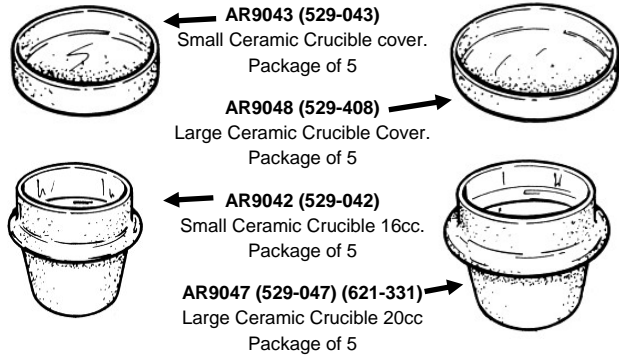

REFERENCE CARD: TGA SERIES ANALYZERS CONSUMABLES & SUPPLIES

You can place orders online — Visit us at WWW.ALPHARESOURCES.COM
Download certs, MSDS, obtain pricing, stock status, find new products, cross references and much more

GENERAL COMBUSTION SUPPLIES

AR091 (502-091) Calcium Oxalate Standard (50 g)
AR929 (761-929) Crucible Tongs
AR978 (776-978) Glass Scoop

AR4216 (764-216) Helium Regulator
AR291 (501-291) Oxygen Regulator
AR6036 (766-036) Air Regulator

The "Ultimates" (50 Grams)										
	MET COKE	MET COKE	COAL	COAL	COAL	COAL	COAL	COAL	COAL	ANTHRA-CITE
	AR-2771	AR-2772	AR-2773	AR-2775	AR-2776	AR-2778	AR-2780	AR-2781	AR-2782	AR-2783
% Ash	8.04	9.57	5.03	6.60	22.42	28.67	23.69	17.98	12.53	17.58
% Vol.	0.85	0.42	29.48	42.77	21.60	20.14	27.06	26.33	38.96	6.08
% Fixed C	91.11	90.01	65.49	50.63	55.98	51.19	49.25	55.69	48.51	76.34
BTU	13123	12878	12572	11644	11667	10498	10892	11949	10762	11990
% Sulfur	0.6	0.76	0.52	0.32	0.79	0.68	3.61	1.91	6.18	0.55
%Carbon	90.33	87.26	79.7	68.67	66.99	62.34	60.98	67.68	60.65	77.07

Prox Coal And Coke Standards					
Part #	% SULFUR	% ASH	% VOL MATTER	BTU	FIXED C
AR-1720	0.32	6.60	42.77	11644	50.63
AR-1721	0.52	5.03	29.48	12572	65.49
AR-1722	0.79	22.42	21.60	11677	55.98
AR-1723	1.20	6.67	42.29	12937	51.04
AR-1724	1.52	4.38	37.21	14239	58.40
AR-1726	1.91	17.98	26.33	11949	55.69
AR-1727	2.34	21.38	28.07	11645	50.51
AR-1728	2.95	7.69	39.35	12357	52.96
AR-1729	3.62	23.69	27.06	10892	49.25
AR1730	6.18	12.53	38.96	10762	48.51
AR-1732	6.26	13.09	38.18	10686	48.73
AR-1733 Anthracite	0.55	17.58	6.08	11990	76.34
AR-1933 LIGNITE	0.61	7.56	36.31*	13181*	56.13*
AR-732 (MET COKE)	0.47	6.57	1.15	13242	92.28
AR-733 (MET COKE)	0.60	8.04	0.85	13123	96.37
AR-734 (MET COKE)	0.76	9.57	0.42	12878	90.01

Alpha Resources Inc
PO 199, 3090 Johnson Rd
Stevensville, MI. 49127

Phone: 800-833-3083
Fax: 269-465-3629
EMAIL: SALES@ALPHARESOURCES.COM

WWW.ALPHARESOURCES.COM